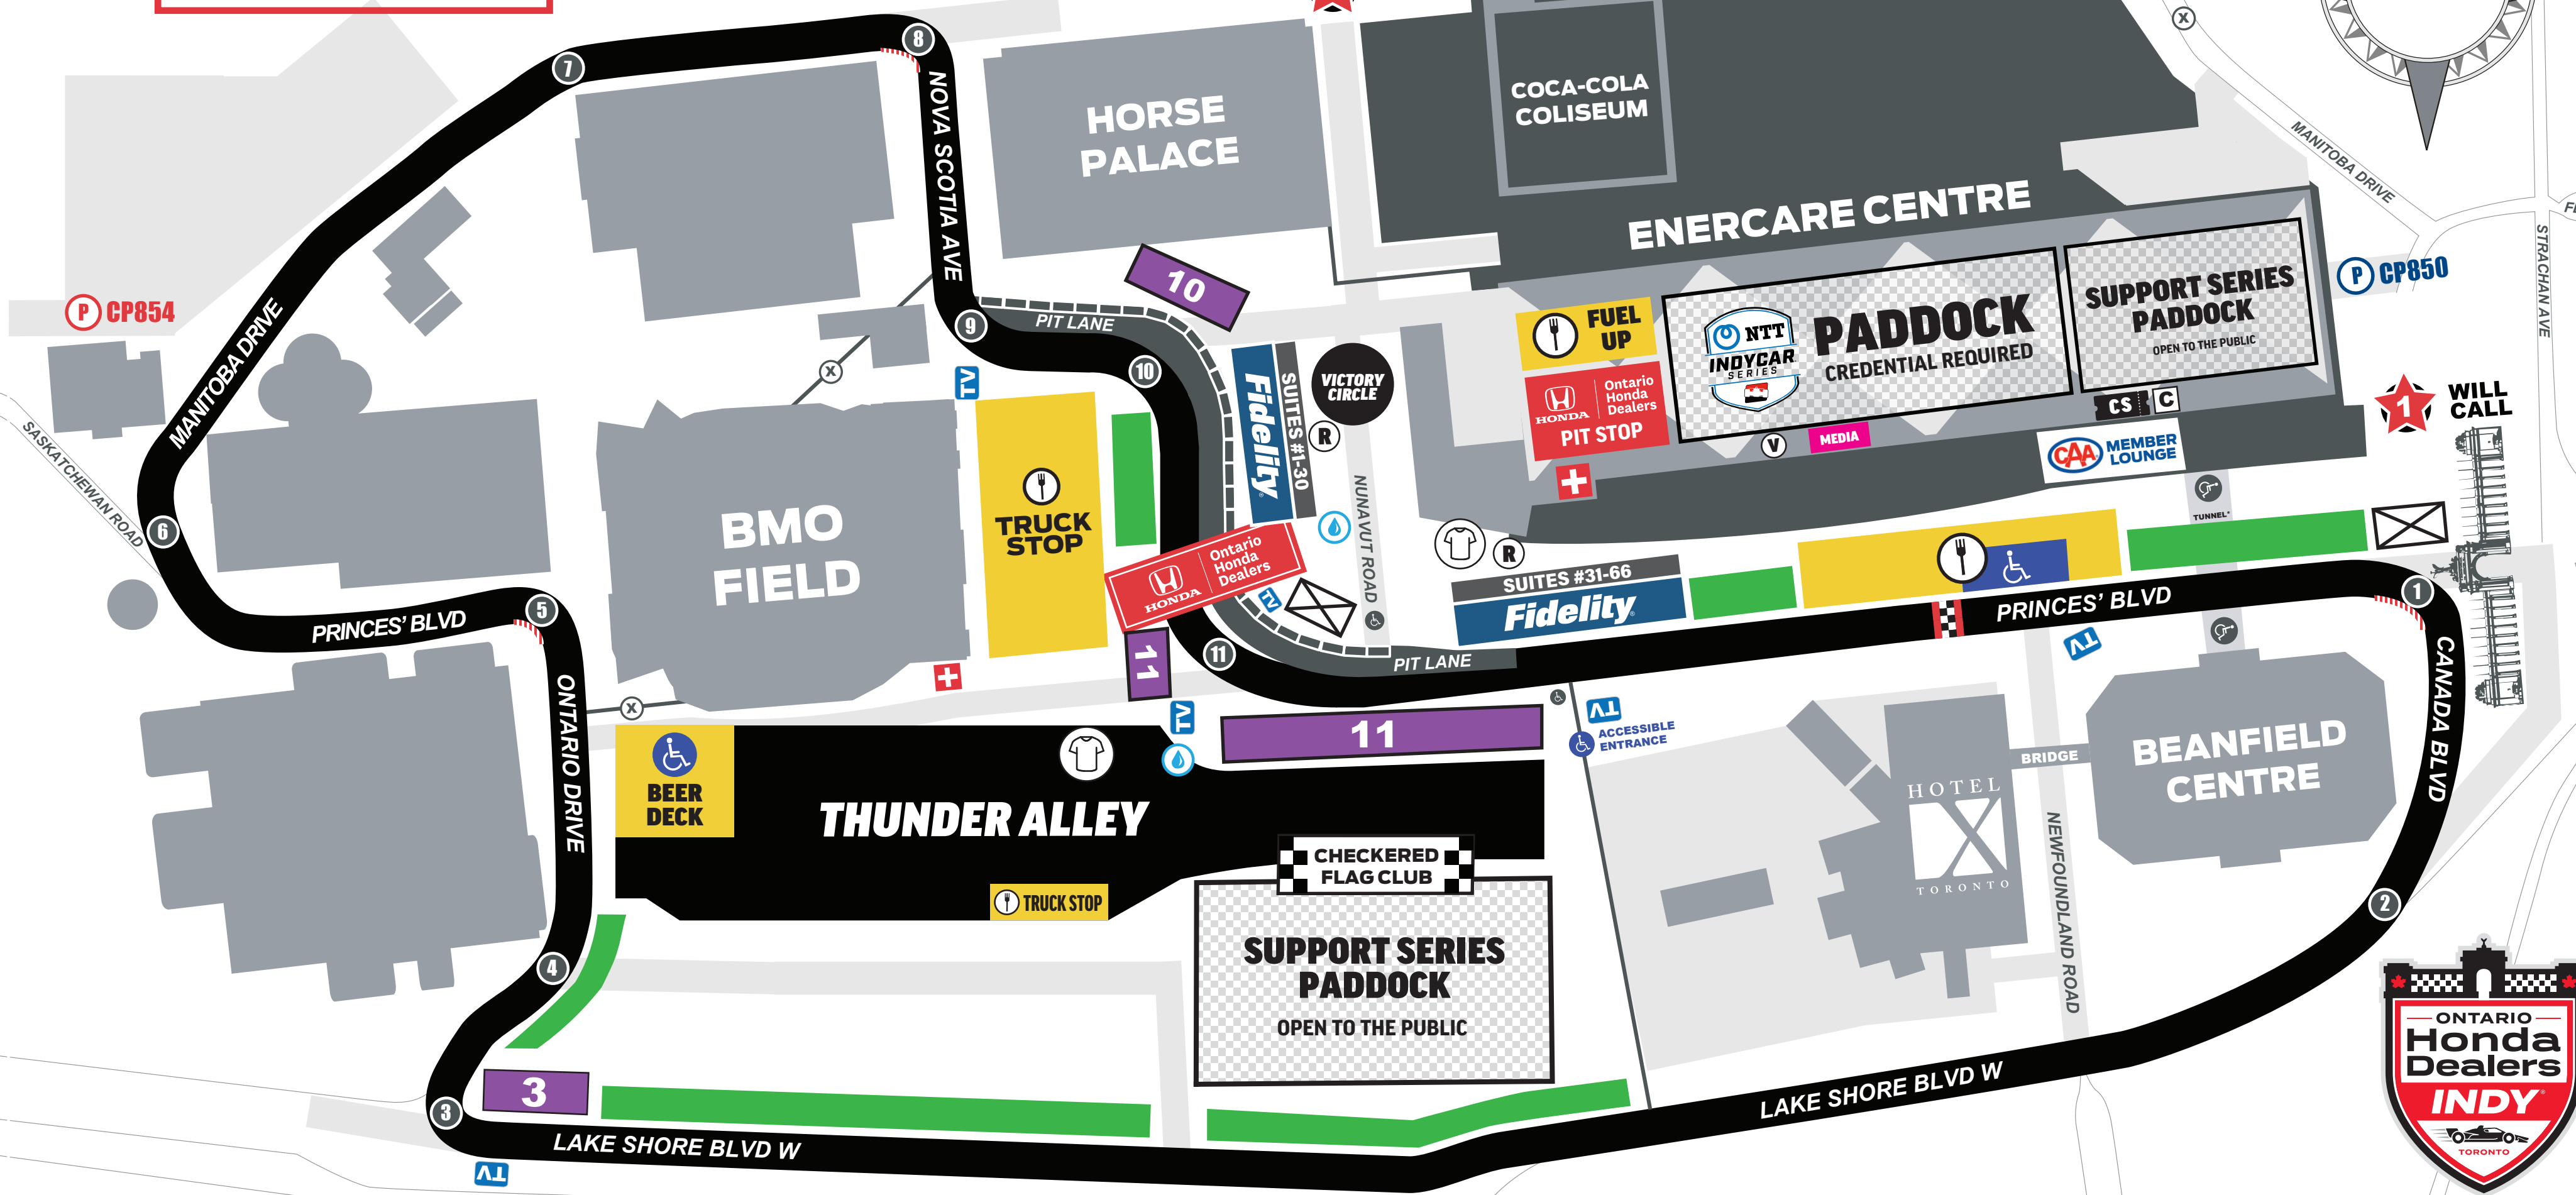

CONNECT WITH US

#indyTO

-  Entrance
-  Grandstand
-  Fidelity TRACKSIDE SUITES
-  Track Crossing
-  Accessible Viewing
-  Credential Centre
-  Merchandise
-  Water Station
-  General Admission Viewing
-  Food & Beverage
-  First Aid
-  Customer Service
-  Volunteer Office
-  Suite Pass Redemption

\*Tunnel open for Hotel X guests and visitors as well as Ontario Honda Dealers Indy Toronto Patrons with accessible needs  
 Tickets available for purchase at all entrances. All entrances are wheelchair accessible. FESTIVAL MAP SUBJECT TO CHANGE. MAP NOT TO SCALE.